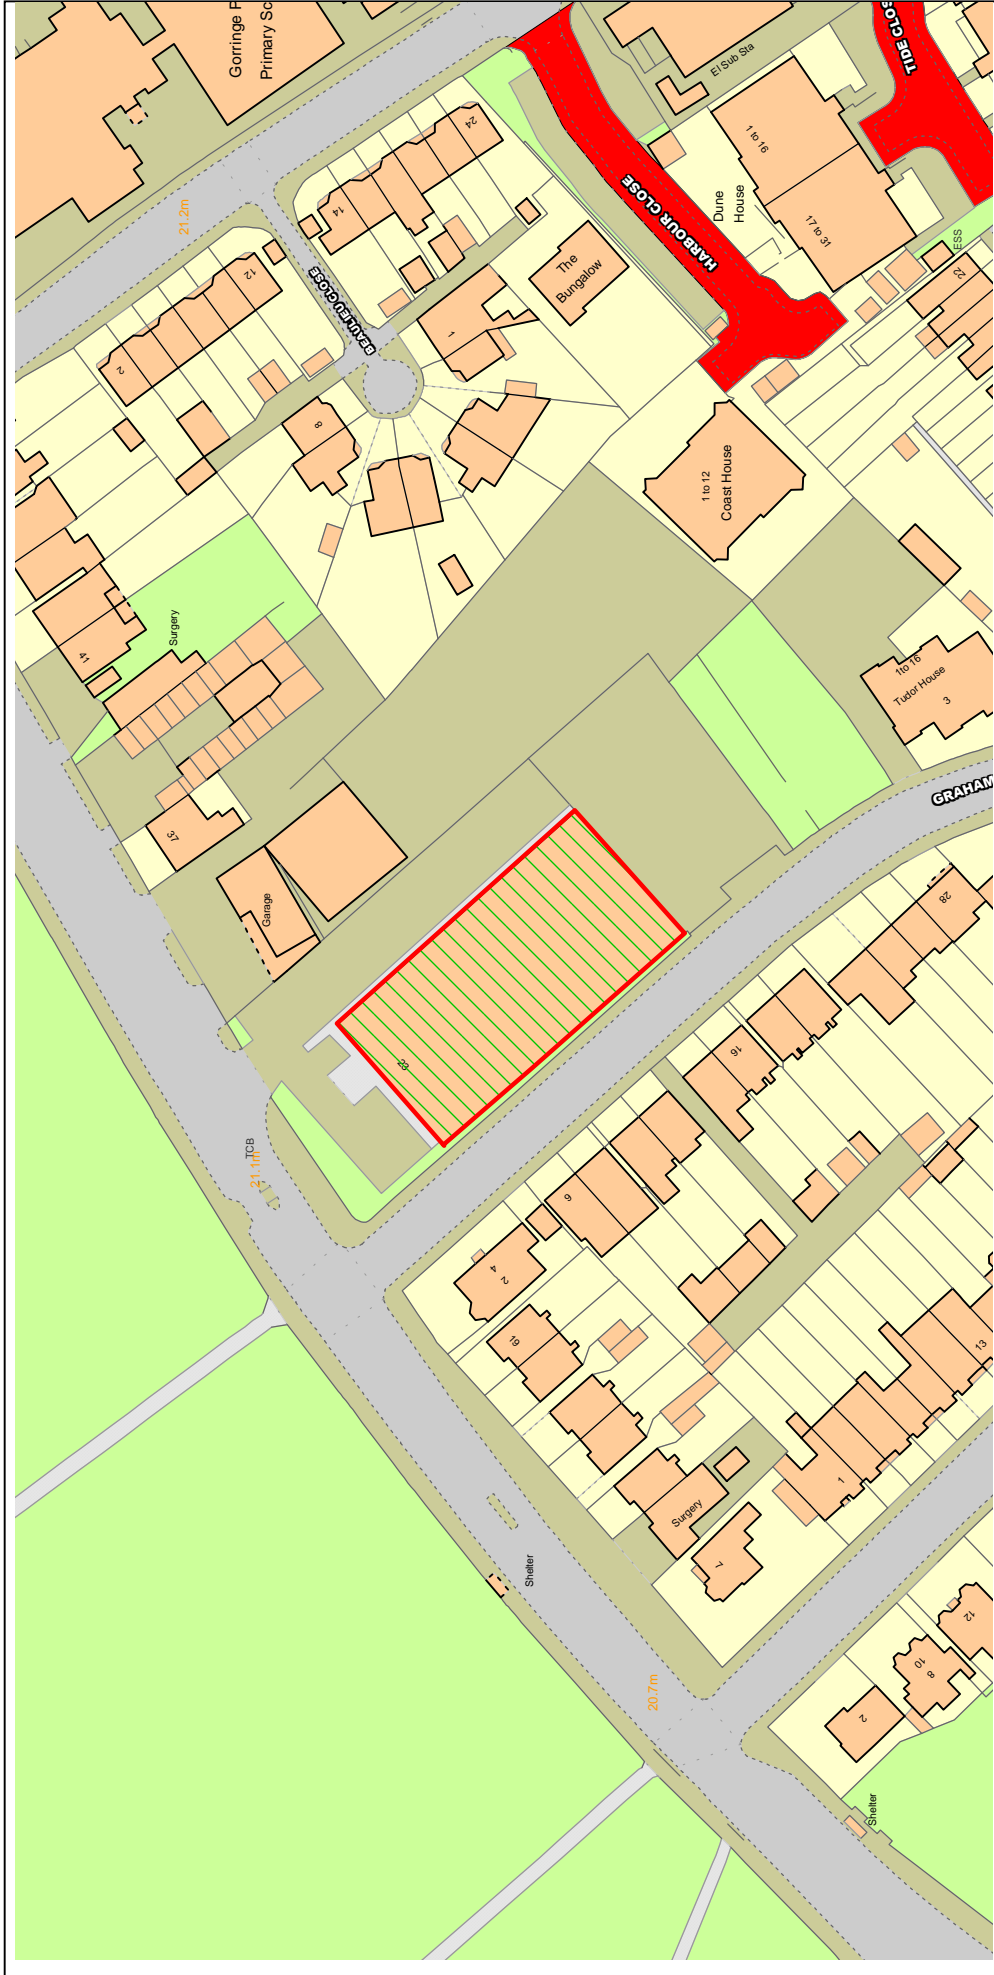

NORTHGATE SE GIS Print Template

Text Details **23 Streatham Rd**

This material has been reproduced from Ordnance Survey digital map data with the permission of the controller of Her Majesty's Stationery Office, © Crown Copyright.